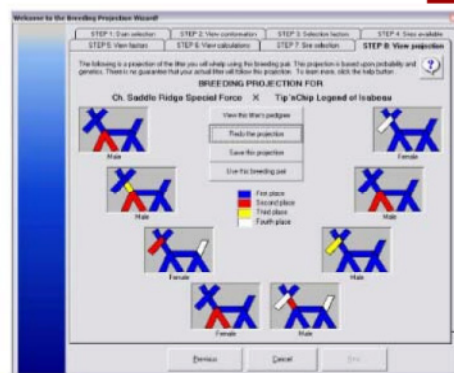

KennelPro

Kennel management software designed by breeders for breeders

KennelPro provides breeders with a rich set of tools that makes storing, retrieving, and analyzing information easy and fun.

Breeders can store and assess horizontal pedigrees, build vertical pedigrees, and calculate in-breeding coefficients to help you better plan your next breeding.

Use all the information you have stored in KennelPro's robust database to complete the **Breeding Projection Wizard** to help you choose the best sire for your dam and even predict a virtual litter.

With KennelPro you can easily create HTML reports to quickly share information with others.