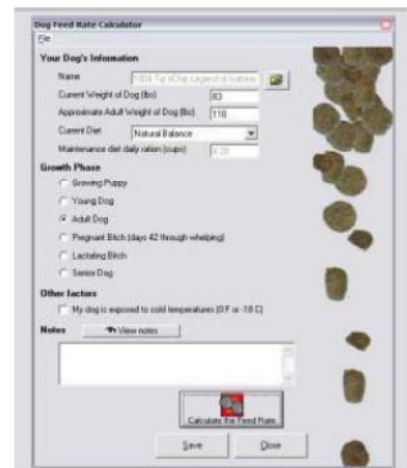

Ladyhawke Kennels

5605 Eden
Chubbuck, Idaho 83202

Phone: 208 237 7824

E-mail: sdk-weber@msn.com

Web: <http://www.sdk-weber.com>

KennelPro runs on Microsoft Windows XP and Vista and comes with a comprehensive help file to get you up and running quickly.