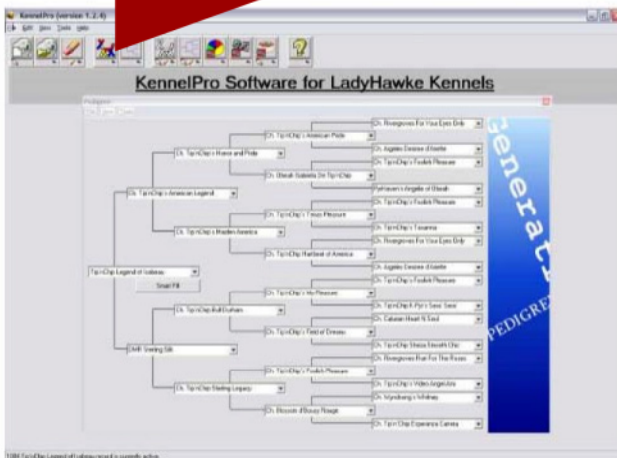

**FREE
OFFER**

Download your free copy today by visiting <http://www.sdk-weber.com/shop>

Manage the nutrition of your kennel using the Feed Calculator tool.

Store all your dog's health records for quick and easy referral.

Track your bitch's heat cycles and let KennelPro estimate the date of her next season.